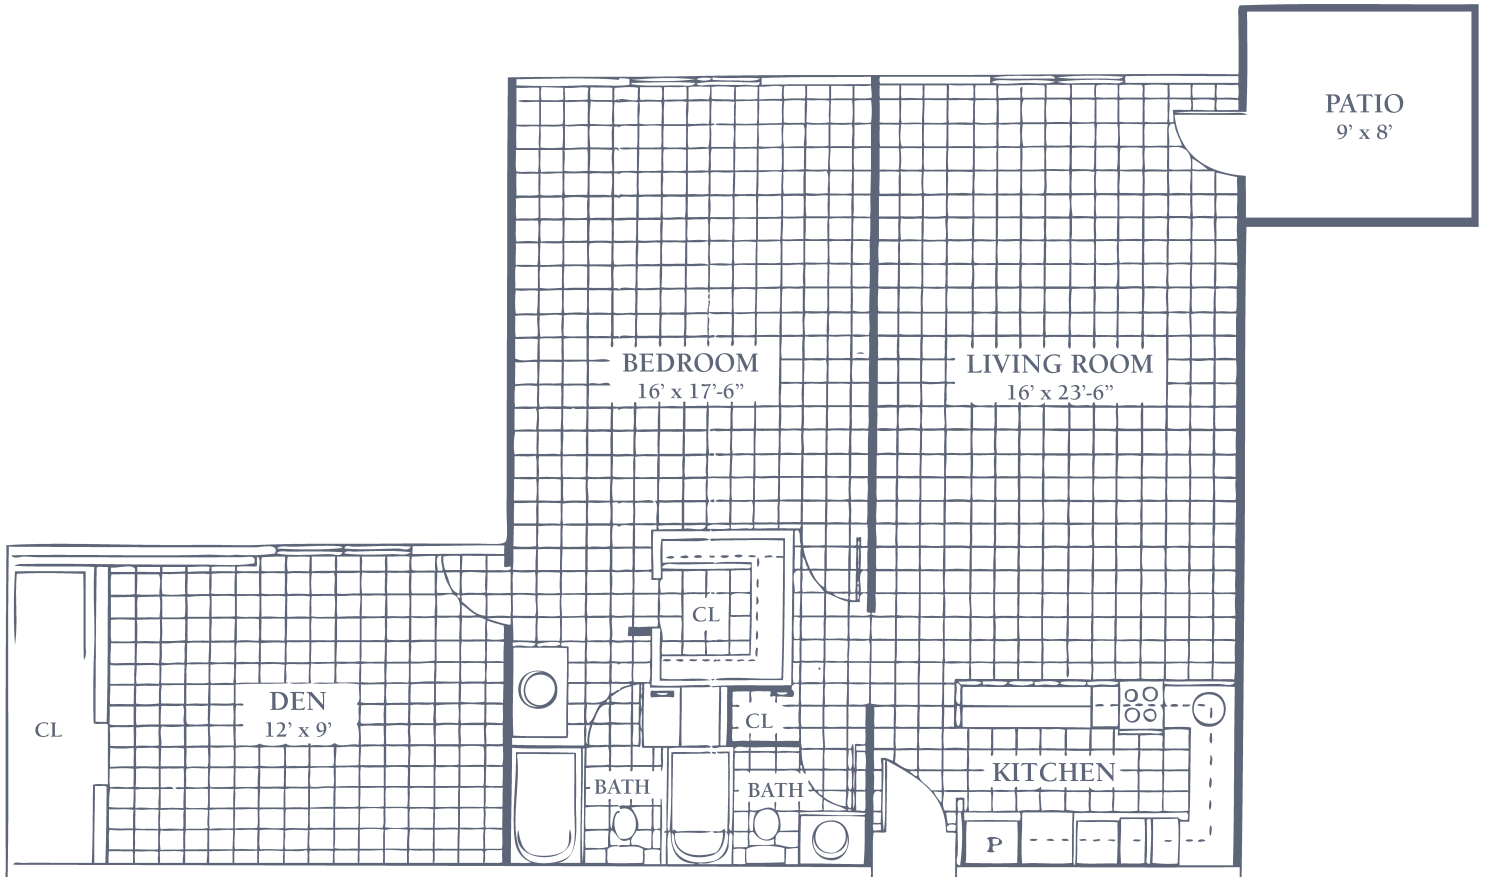

Lincoln F

Deluxe One Bedroom • Two Bath with Den
1,288 sq. ft. (not including patio)

Dimensions are approximate.
Floor plans may vary.

Freedom Village

145 Columbia Ave. • Holland, MI 49423
616-820-7400 • FVHollandSeniorLiving.com