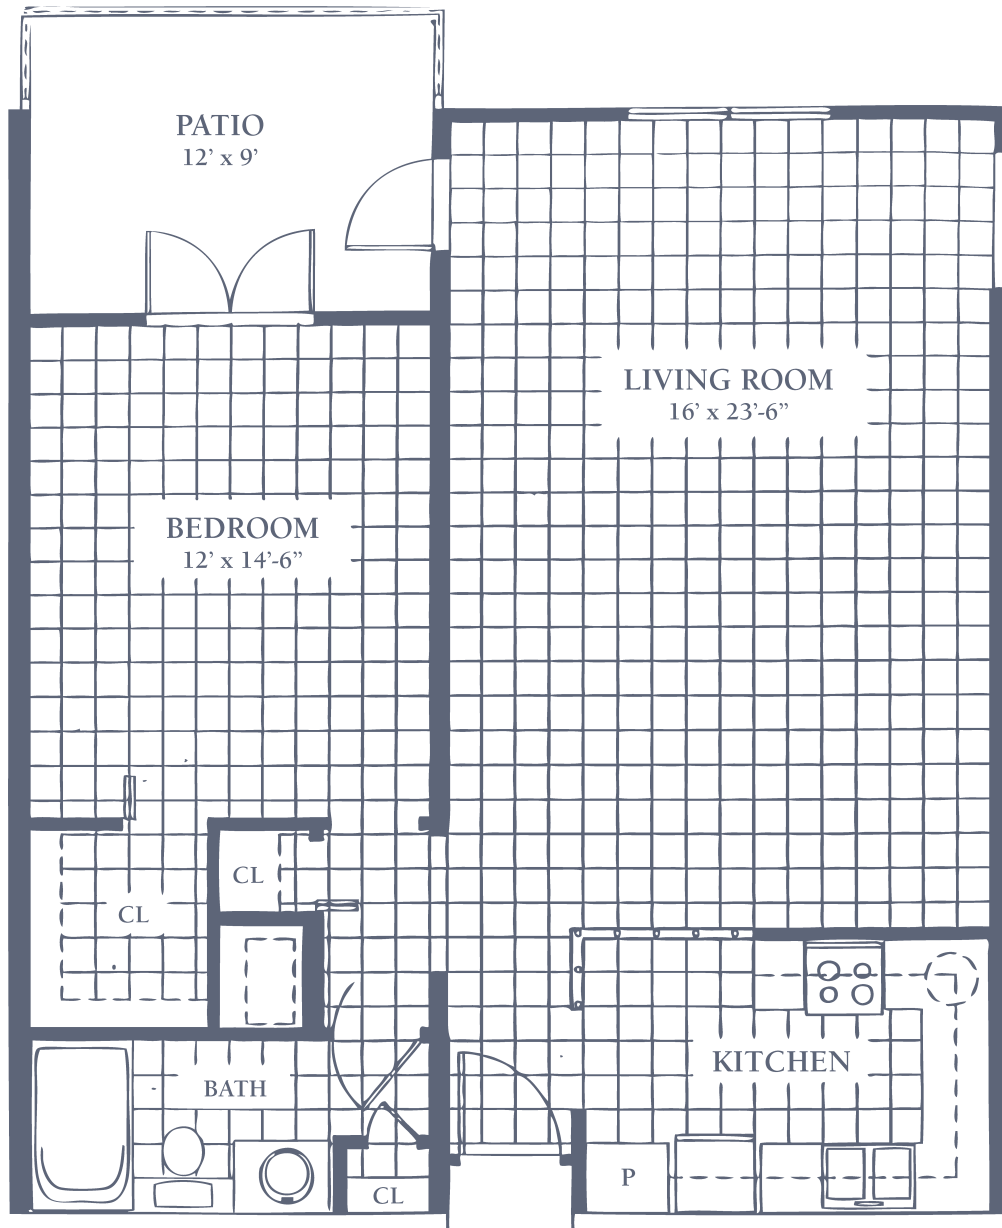

Lincoln C

Large One Bedroom • One Bath • 830.9 sq. ft. (not including patio)

Dimensions are approximate.
Floor plans may vary.

Freedom Village

145 Columbia Ave. • Holland, MI 49423
616-820-7400 • FVHollandSeniorLiving.com