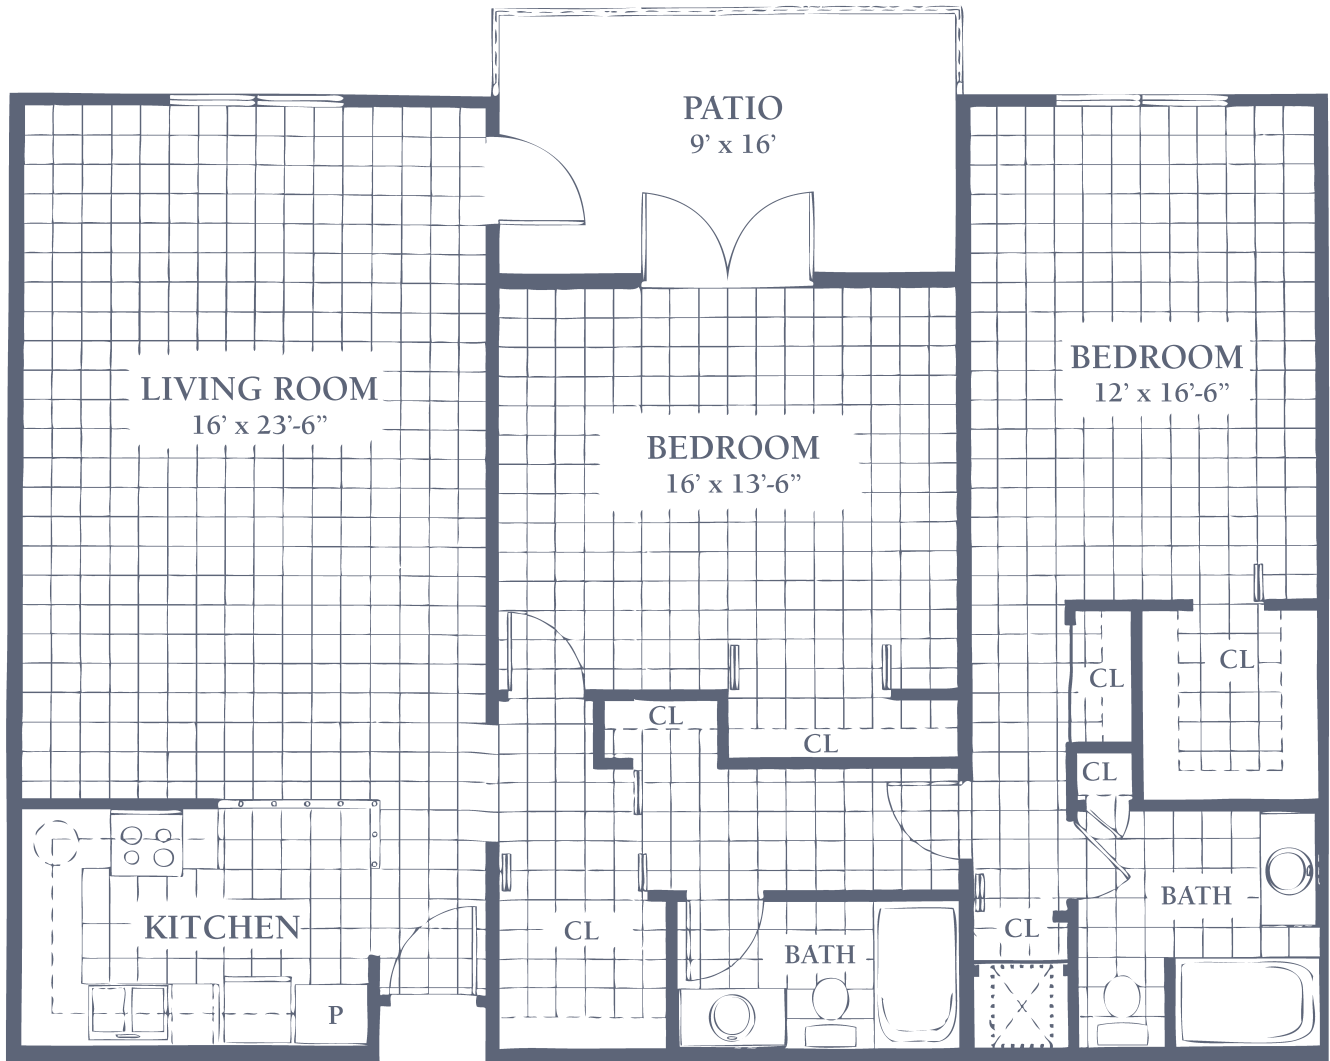

Standard G Unit

Deluxe Two Bedroom • Two Bath • 1,344.7 sq. ft. (not including patio)

Dimensions are approximate.
Floor plans may vary.

Freedom Village

145 Columbia Ave. • Holland, MI 49423
616-820-7400 • FVHollandSeniorLiving.com