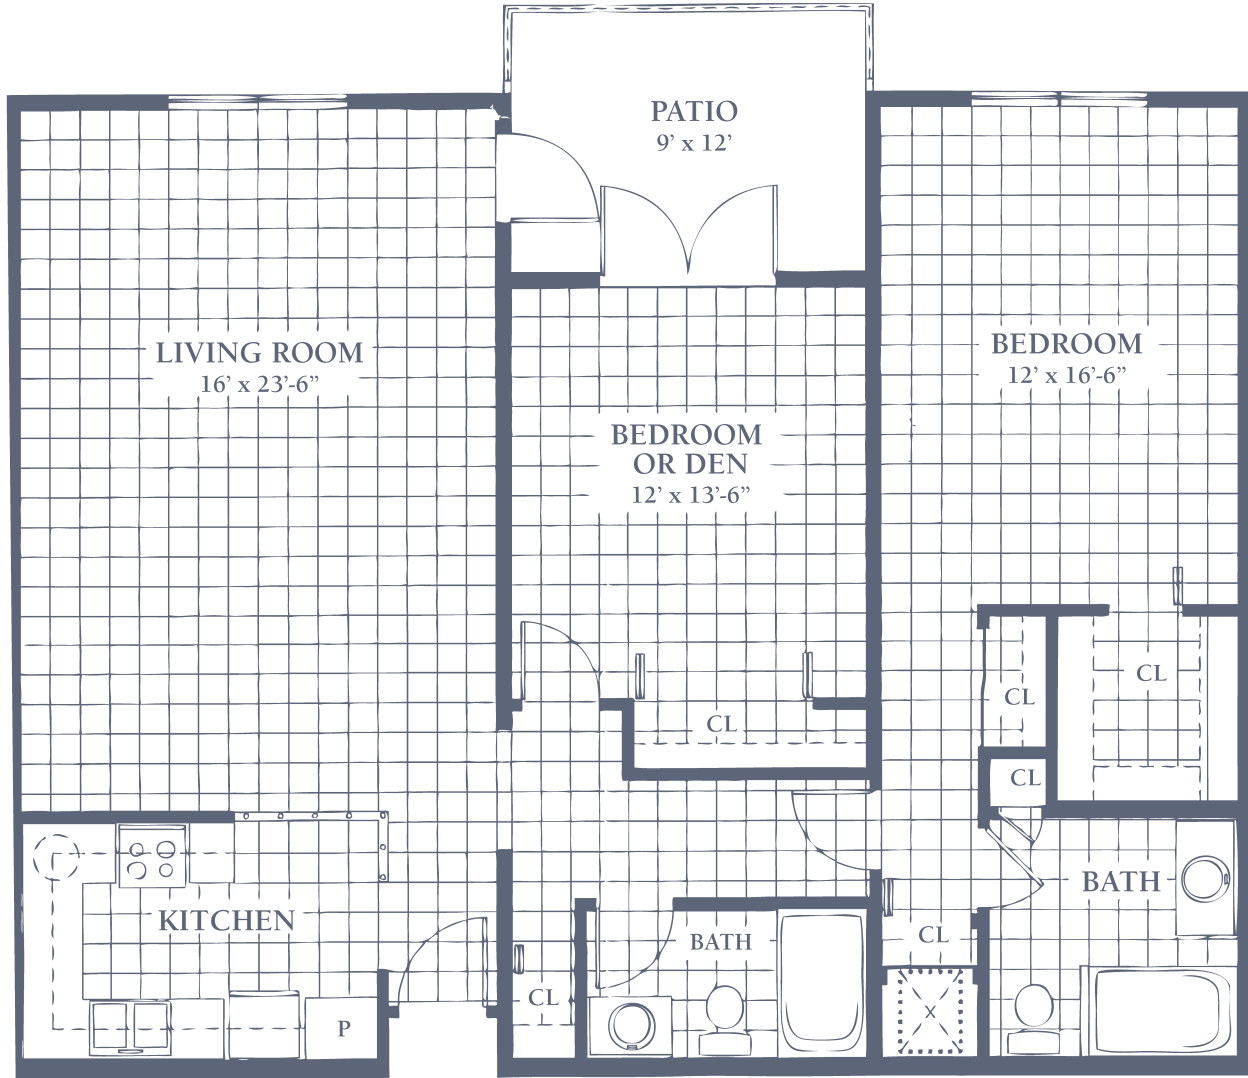

Standard F Unit

Two Bedroom • Two Bath • 1,241.6 sq. ft. (not including patio)

Dimensions are approximate.
Floor plans may vary.

Freedom Village

145 Columbia Ave. • Holland, MI 49423
616-820-7400 • FVHollandSeniorLiving.com