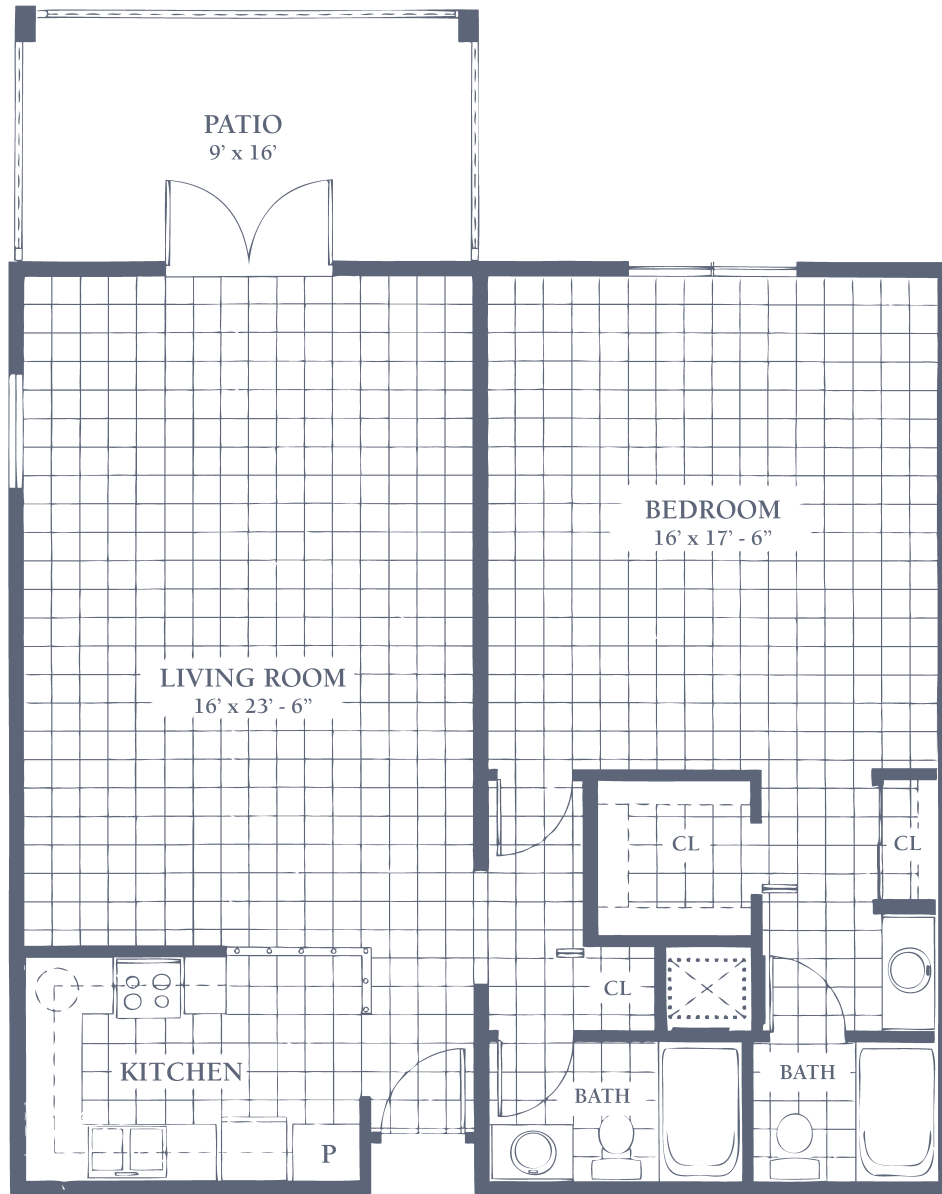

Standard E Unit

Deluxe One Bedroom • Two Bath with Large Patio
1,041 sq. ft. (not including patio)

Dimensions are approximate.
Floor plans may vary.

Freedom Village

145 Columbia Ave. • Holland, MI 49423
616-820-7400 • FVHollandSeniorLiving.com