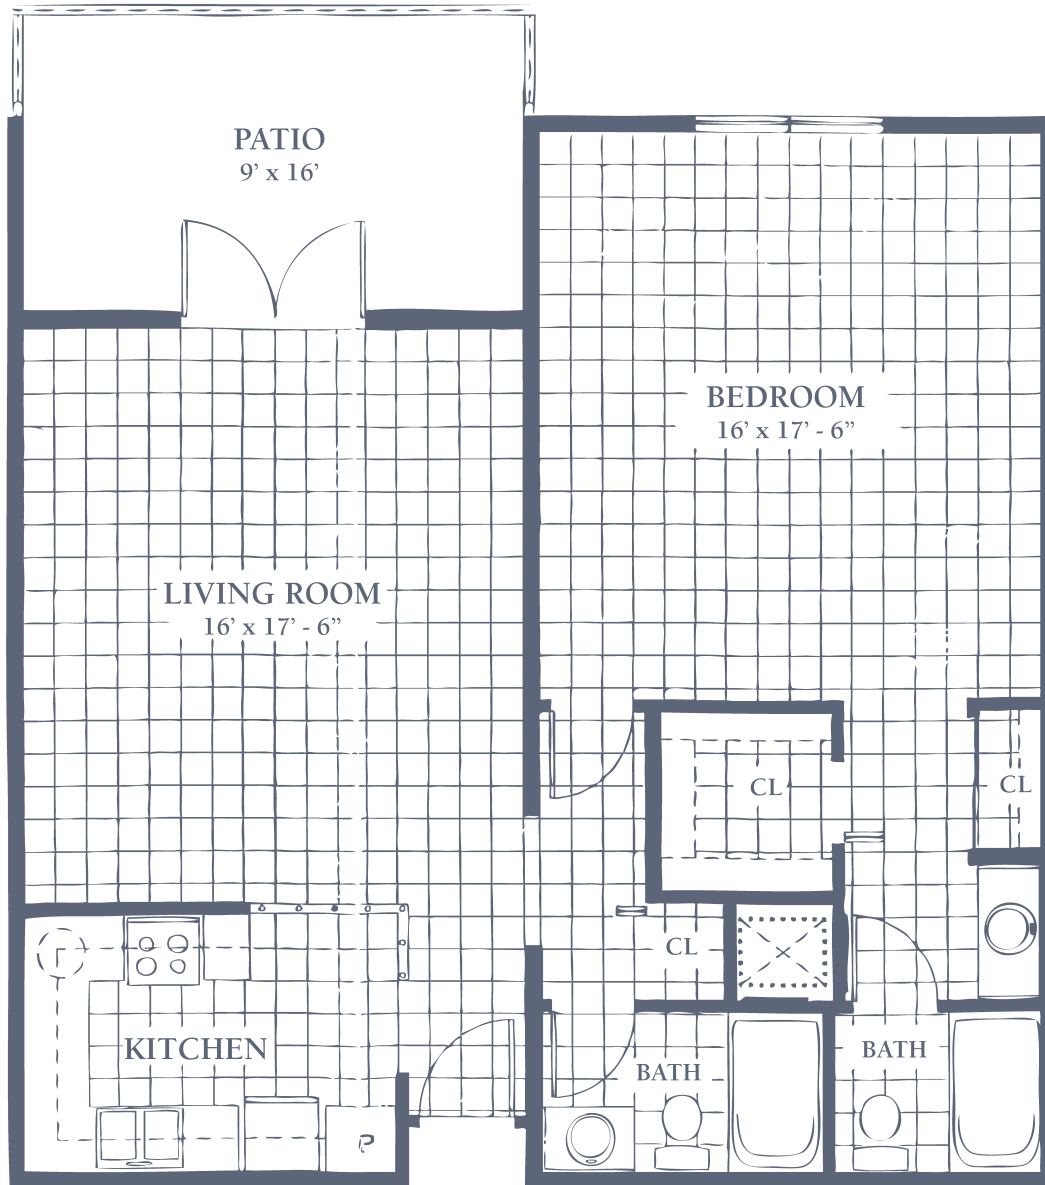

Standard D Unit

Large One Bedroom • Two Bath • 940.8 sq. ft. (not including patio)

Dimensions are approximate.
Floor plans may vary.

Freedom Village

145 Columbia Ave. • Holland, MI 49423
616-820-7400 • FVHollandSeniorLiving.com