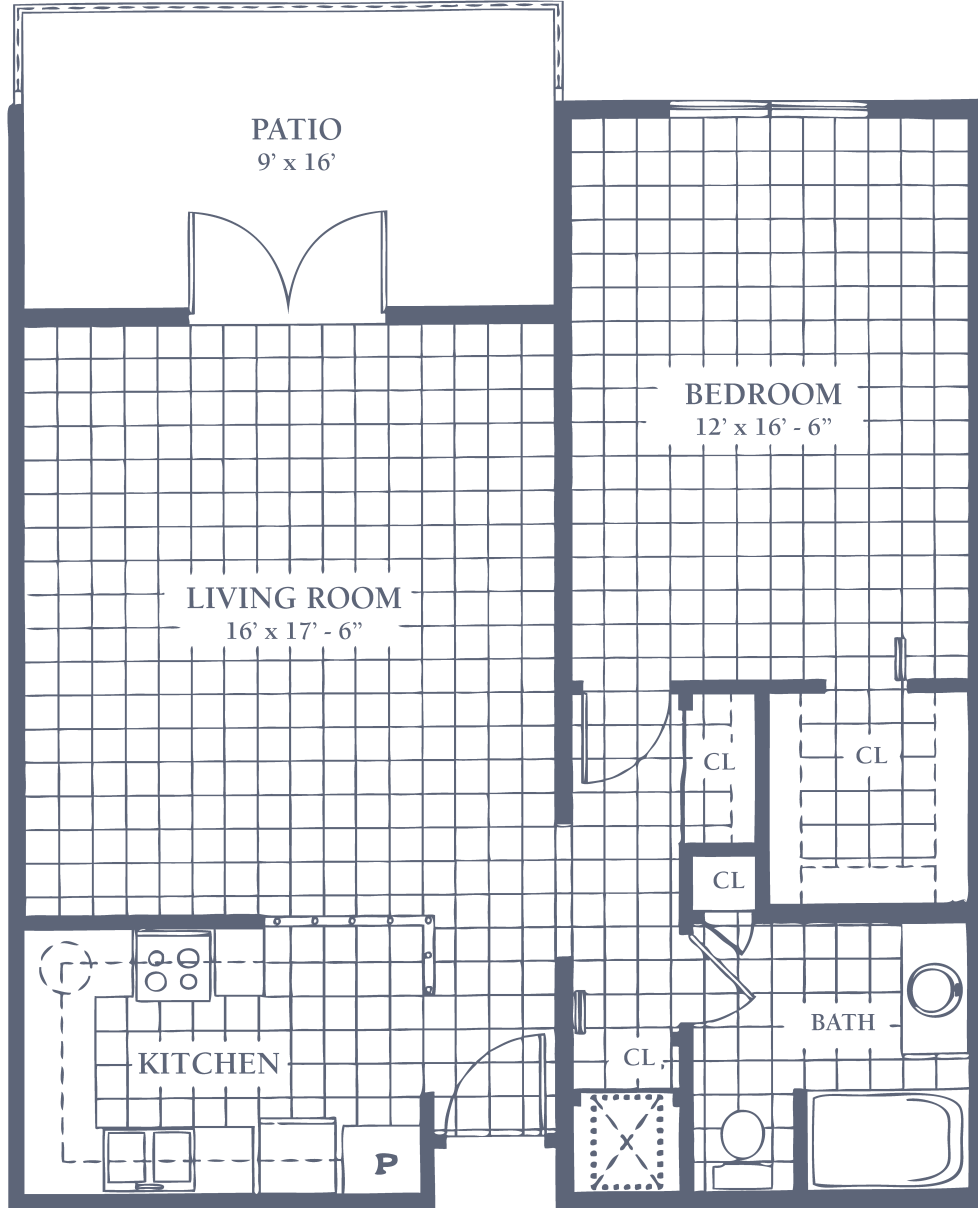

Standard C Unit

Large One Bedroom • One Bath • 813.4 sq. ft. (not including patio)

Dimensions are approximate.
Floor plans may vary.

Freedom Village

145 Columbia Ave. • Holland, MI 49423
616-820-7400 • FVHollandSeniorLiving.com