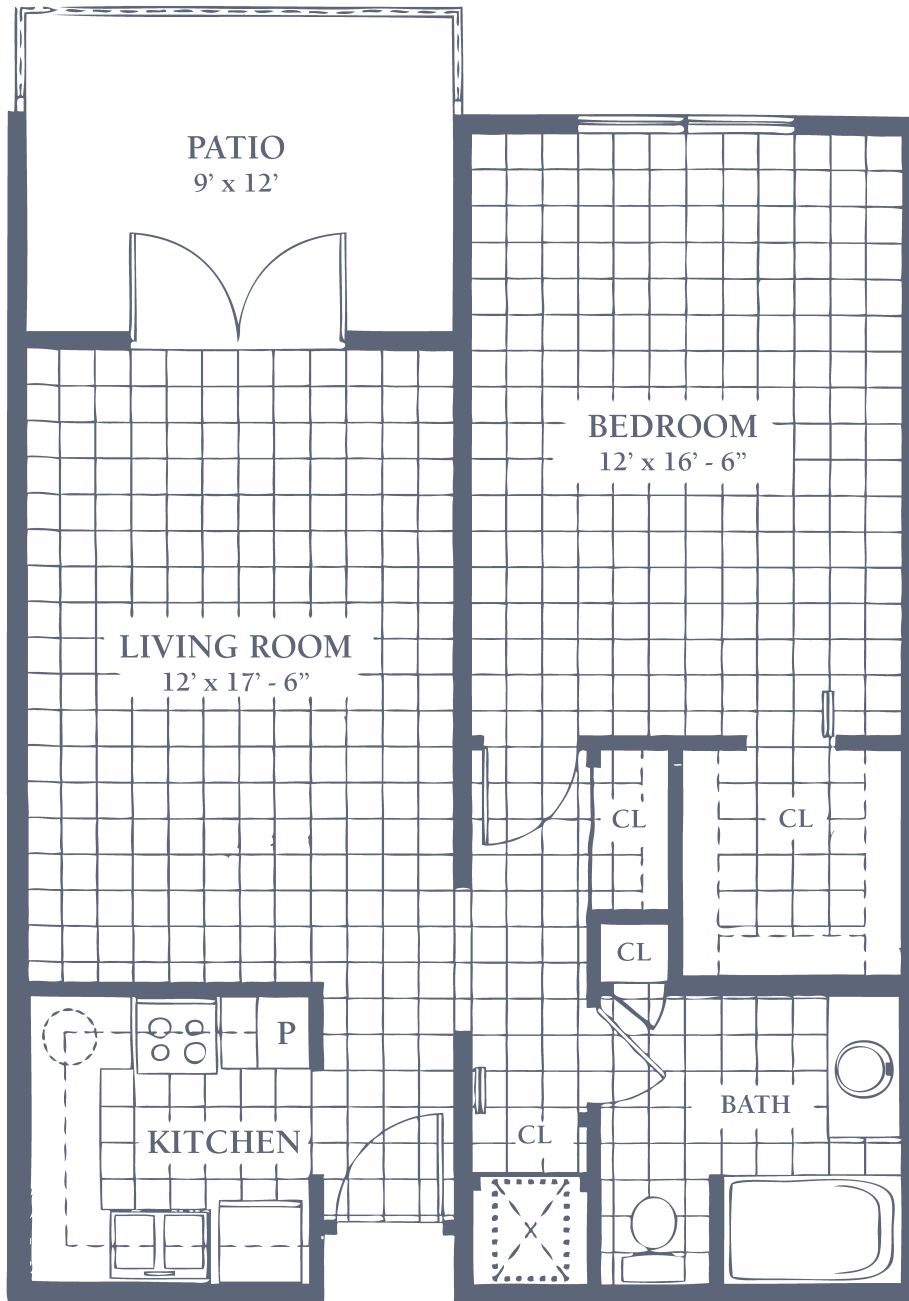

Standard B Unit

One Bedroom • One Bath • 712.2 sq. ft. (not including patio)

Dimensions are approximate.
Floor plans may vary.

Freedom Village

145 Columbia Ave. • Holland, MI 49423
616-820-7400 • FVHollandSeniorLiving.com