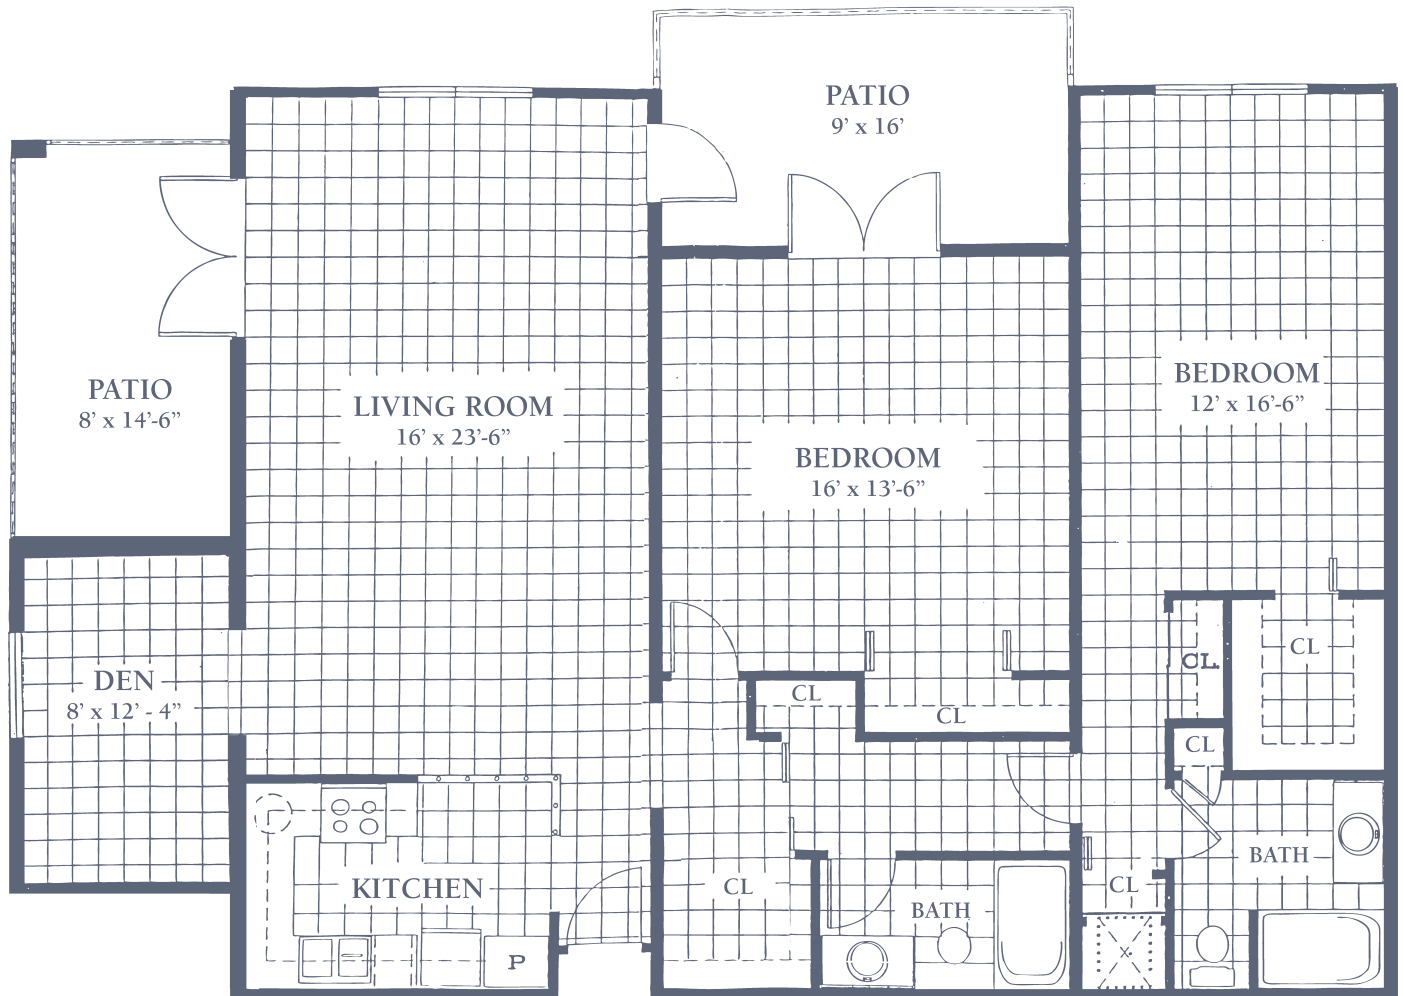

# Williamsburg G Unit

Deluxe Two Bedroom • Two Bath with Two Patios and Den  
1,443.4 sq. ft. (not including patios)

Dimensions are approximate.  
Floor plans may vary.