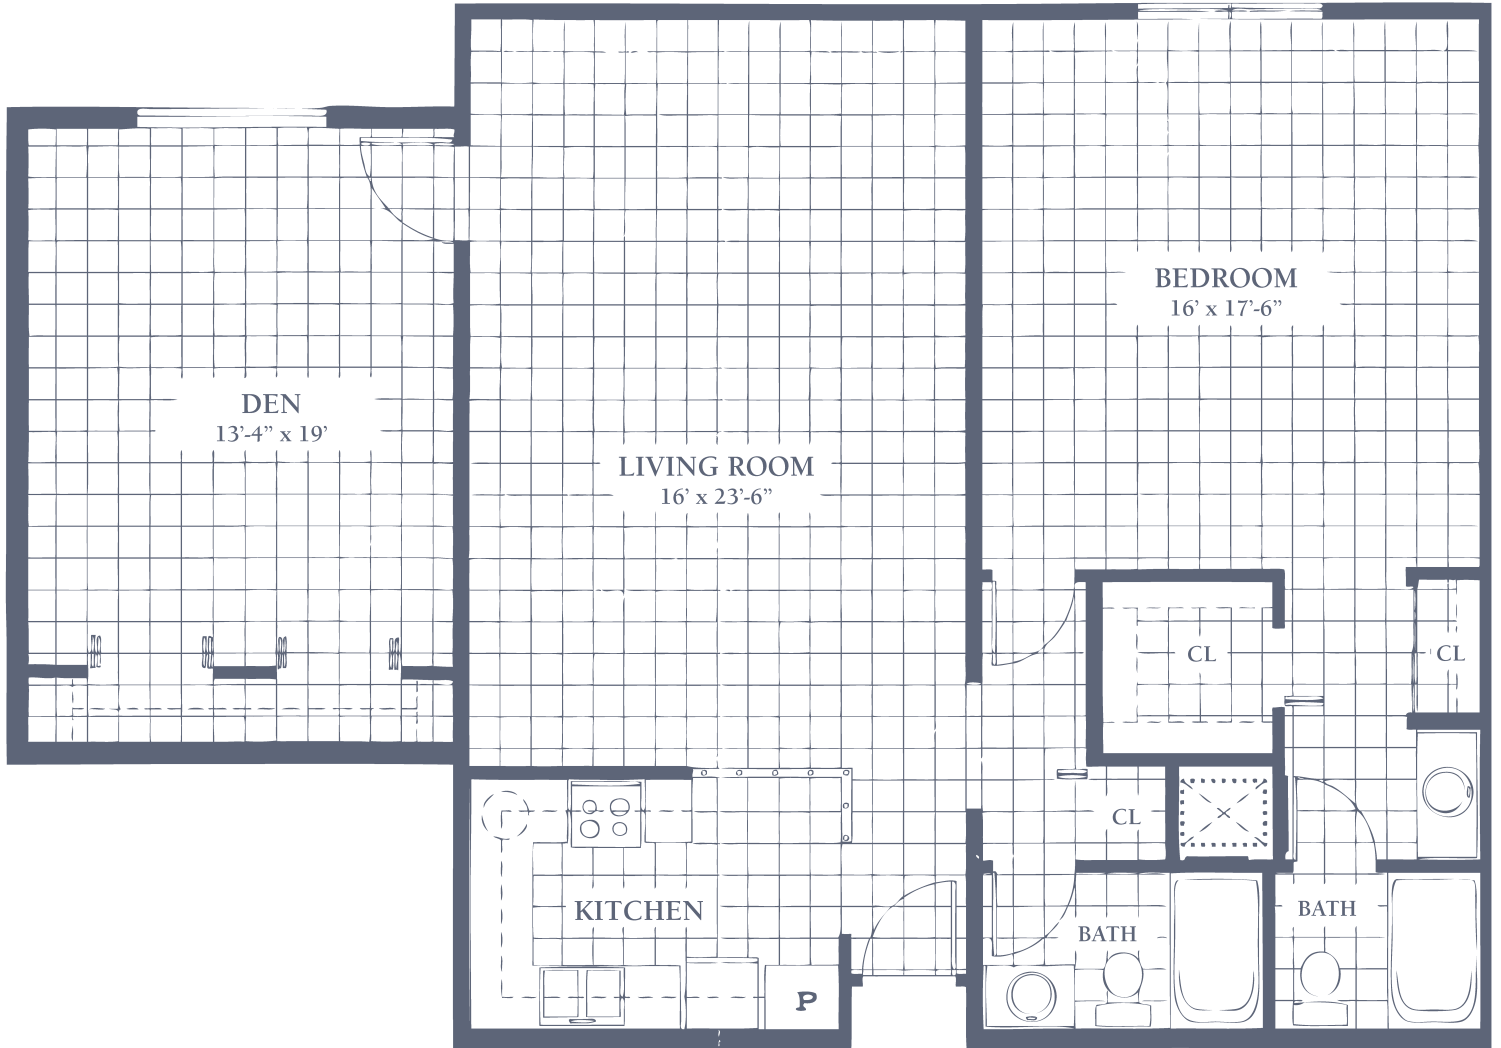

Williamsburg E Unit

Deluxe One Bedroom • Two Bath with Den • 1,303.8 sq. ft.

Dimensions are approximate.
Floor plans may vary.

Freedom Village

145 Columbia Ave. • Holland, MI 49423
616-820-7400 • FVHollandSeniorLiving.com