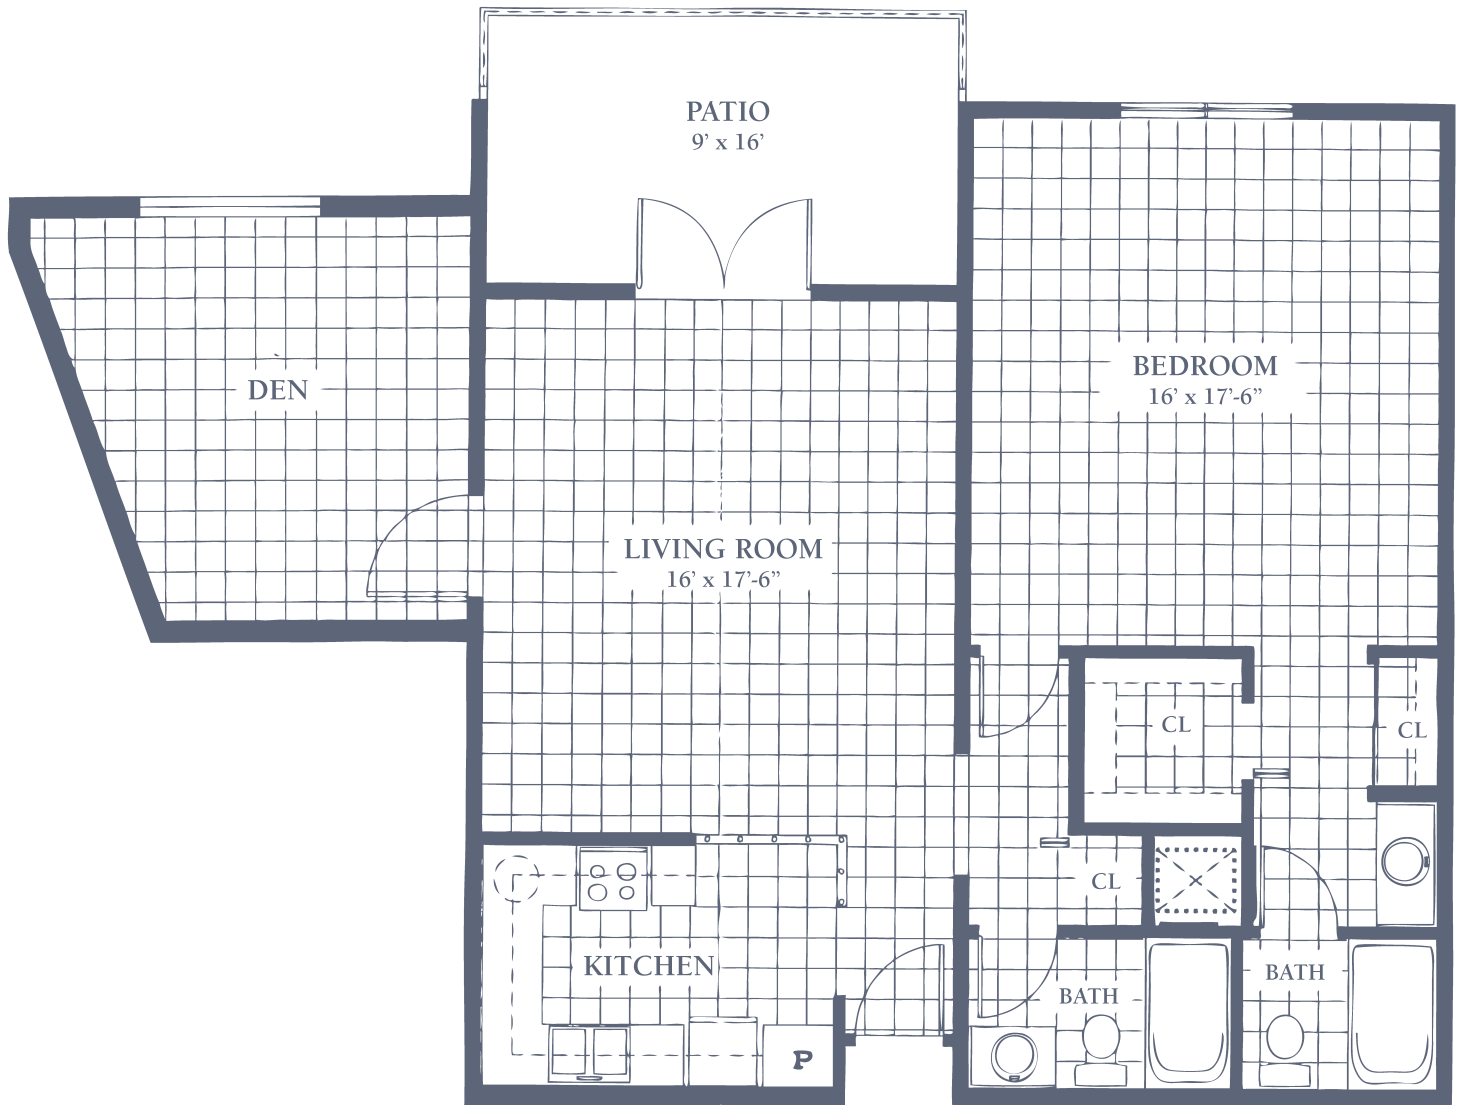

Williamsburg D Unit

Large One Bedroom • Two Bath with Den • 1,097.8 sq. ft. (not including patio)

Dimensions are approximate.
Floor plans may vary.

Freedom Village

145 Columbia Ave. • Holland, MI 49423
616-820-7400 • FVHollandSeniorLiving.com