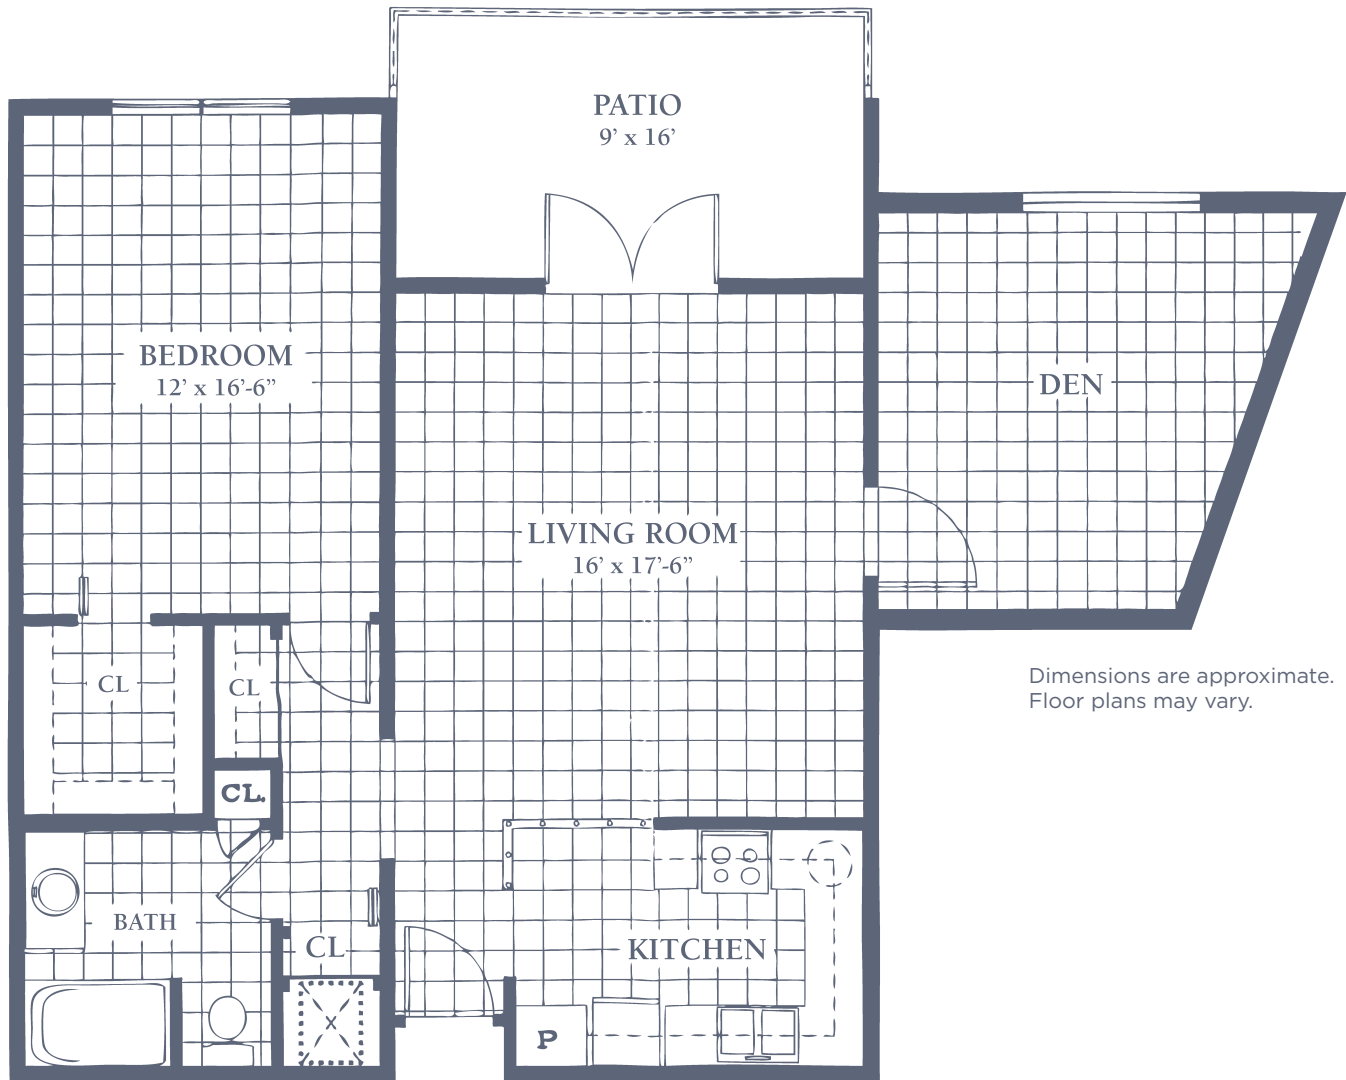

Williamsburg C Unit

Large One Bedroom • One Bath with Den • 970.4 sq. ft. (not including patio)

Freedom Village

145 Columbia Ave. • Holland, MI 49423
616-820-7400 • FVHollandSeniorLiving.com

Managed by  Life Care Services®