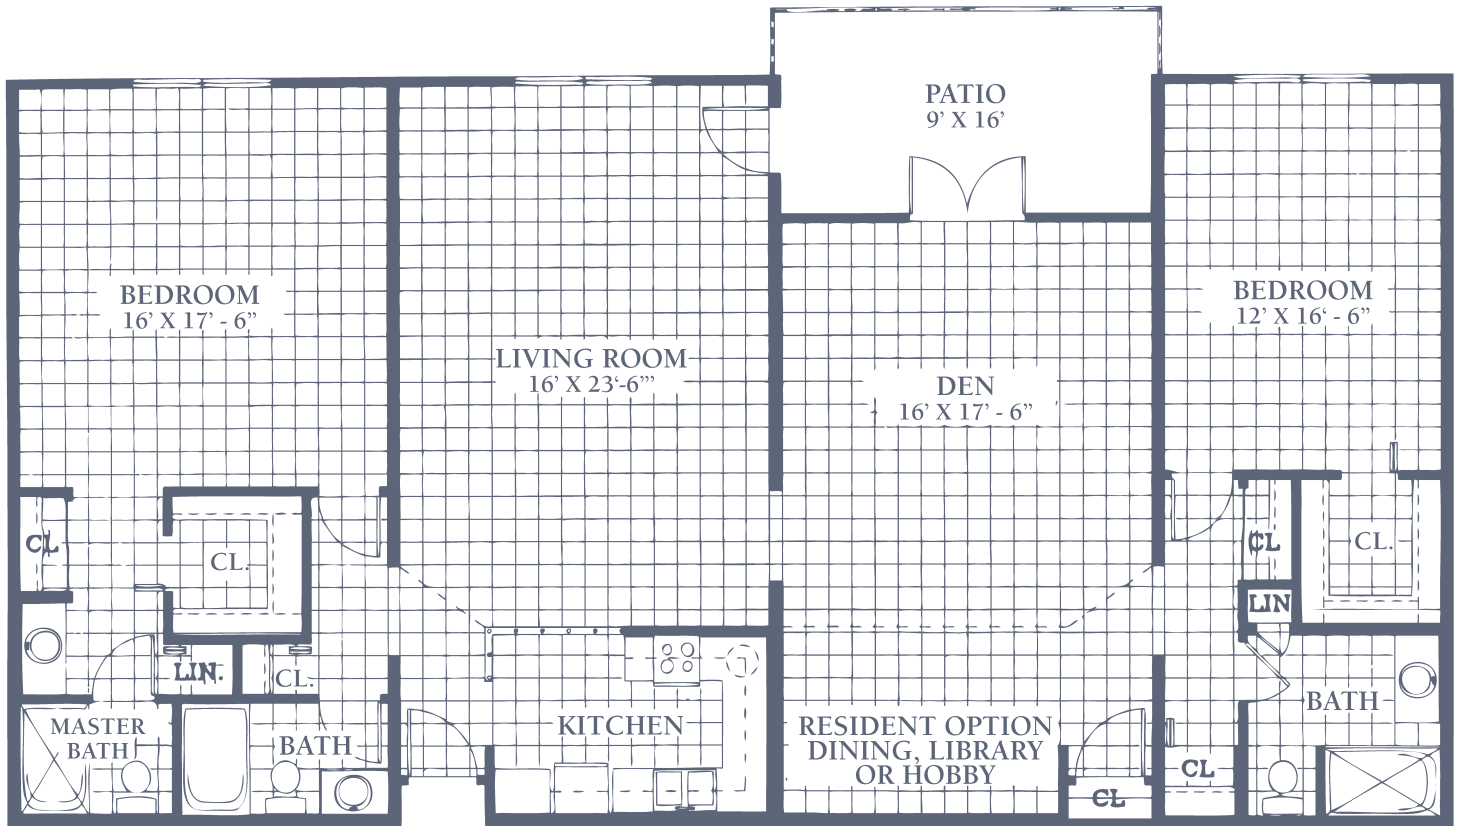

Lincoln H Combo

Deluxe Two Bedroom • Three Bath with Den
1,854.4 sq. ft. (not including patio)

Dimensions are approximate.
Floor plans may vary.

Freedom Village

145 Columbia Ave. • Holland, MI 49423
616-820-7400 • FVHollandSeniorLiving.com