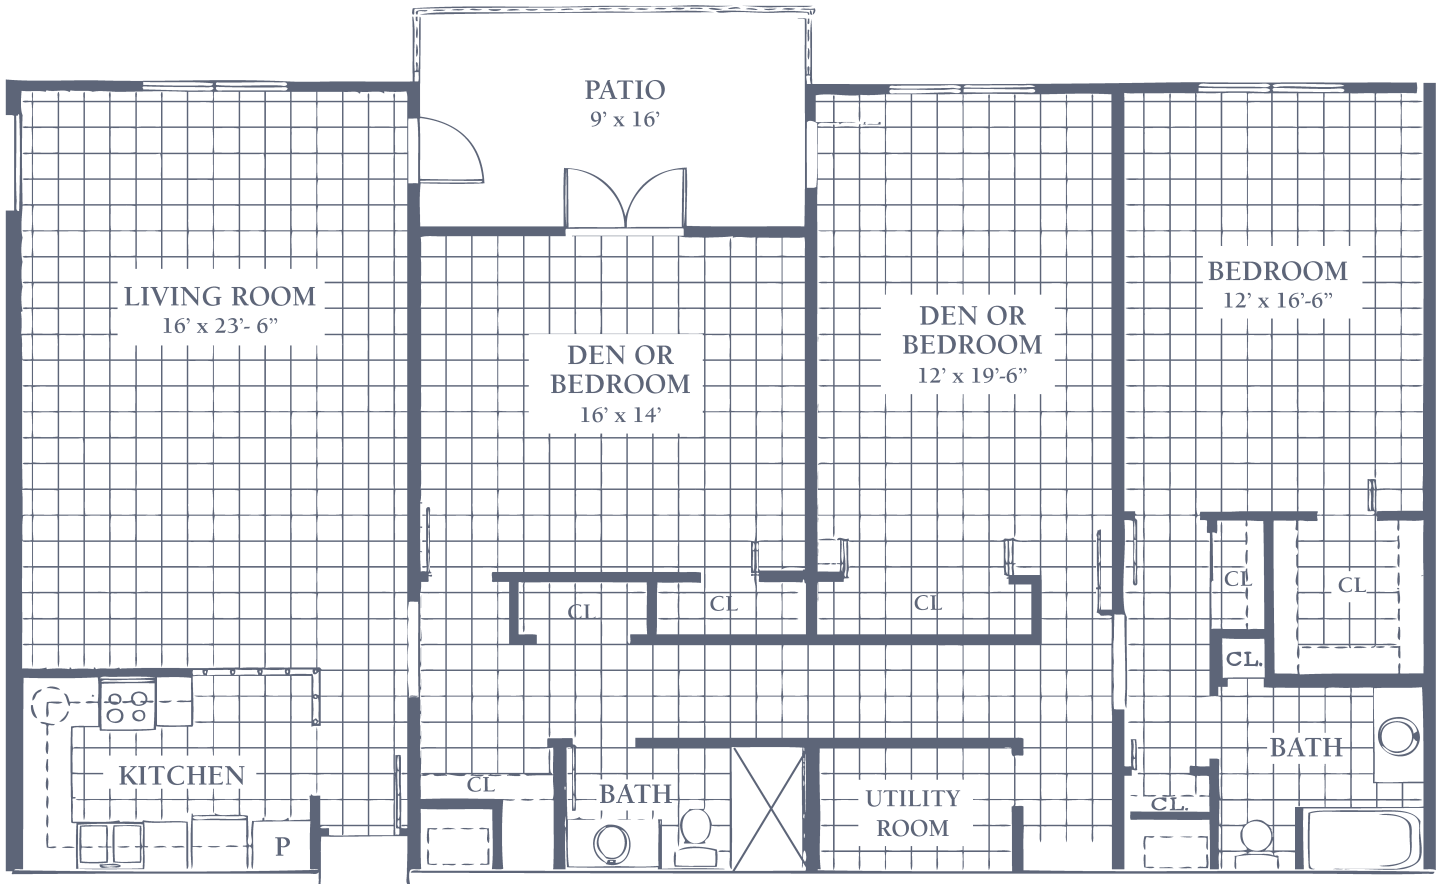

# Lincoln H Combo

Two Bedroom • Two Bath with Den • 1,709.3 sq. ft. (not including patio)

Dimensions are approximate.  
Floor plans may vary.