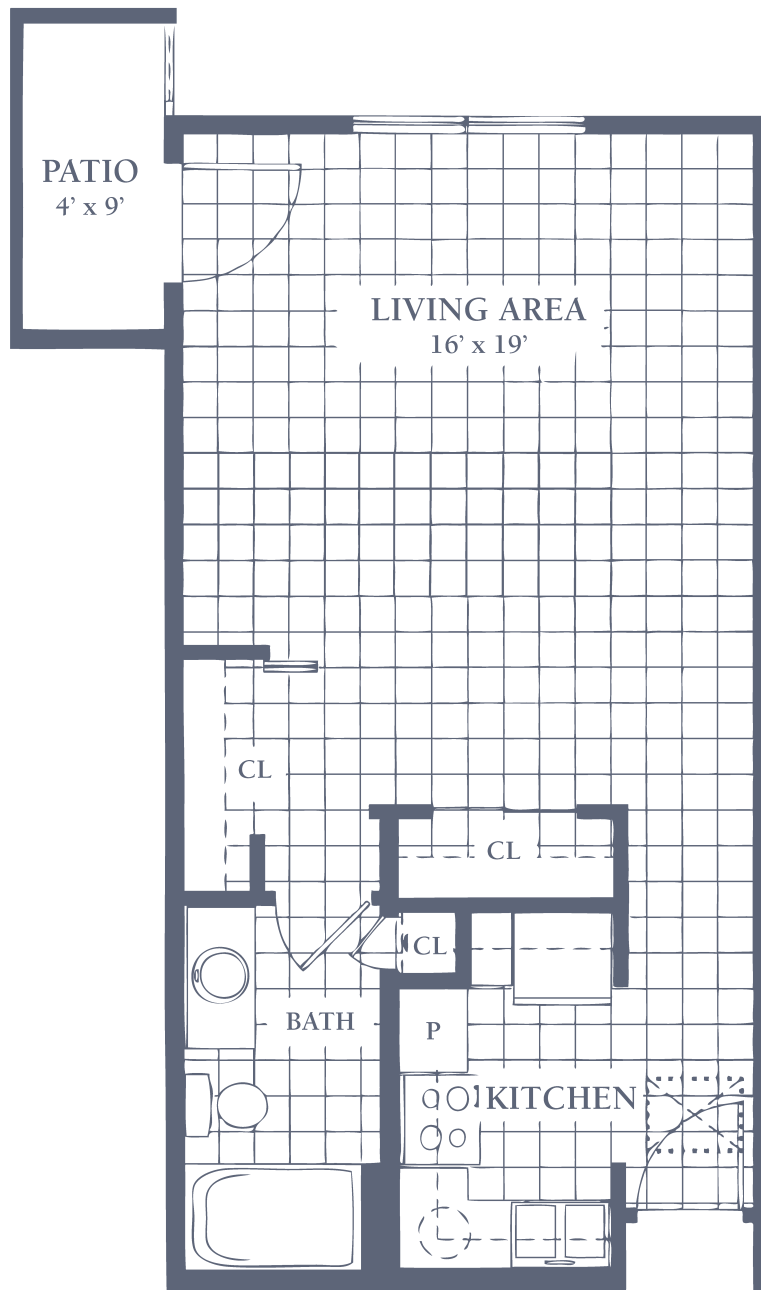

# Standard A Unit

Studio • 510.8 sq. ft. (not including patio)

Dimensions are approximate.  
Floor plans may vary.